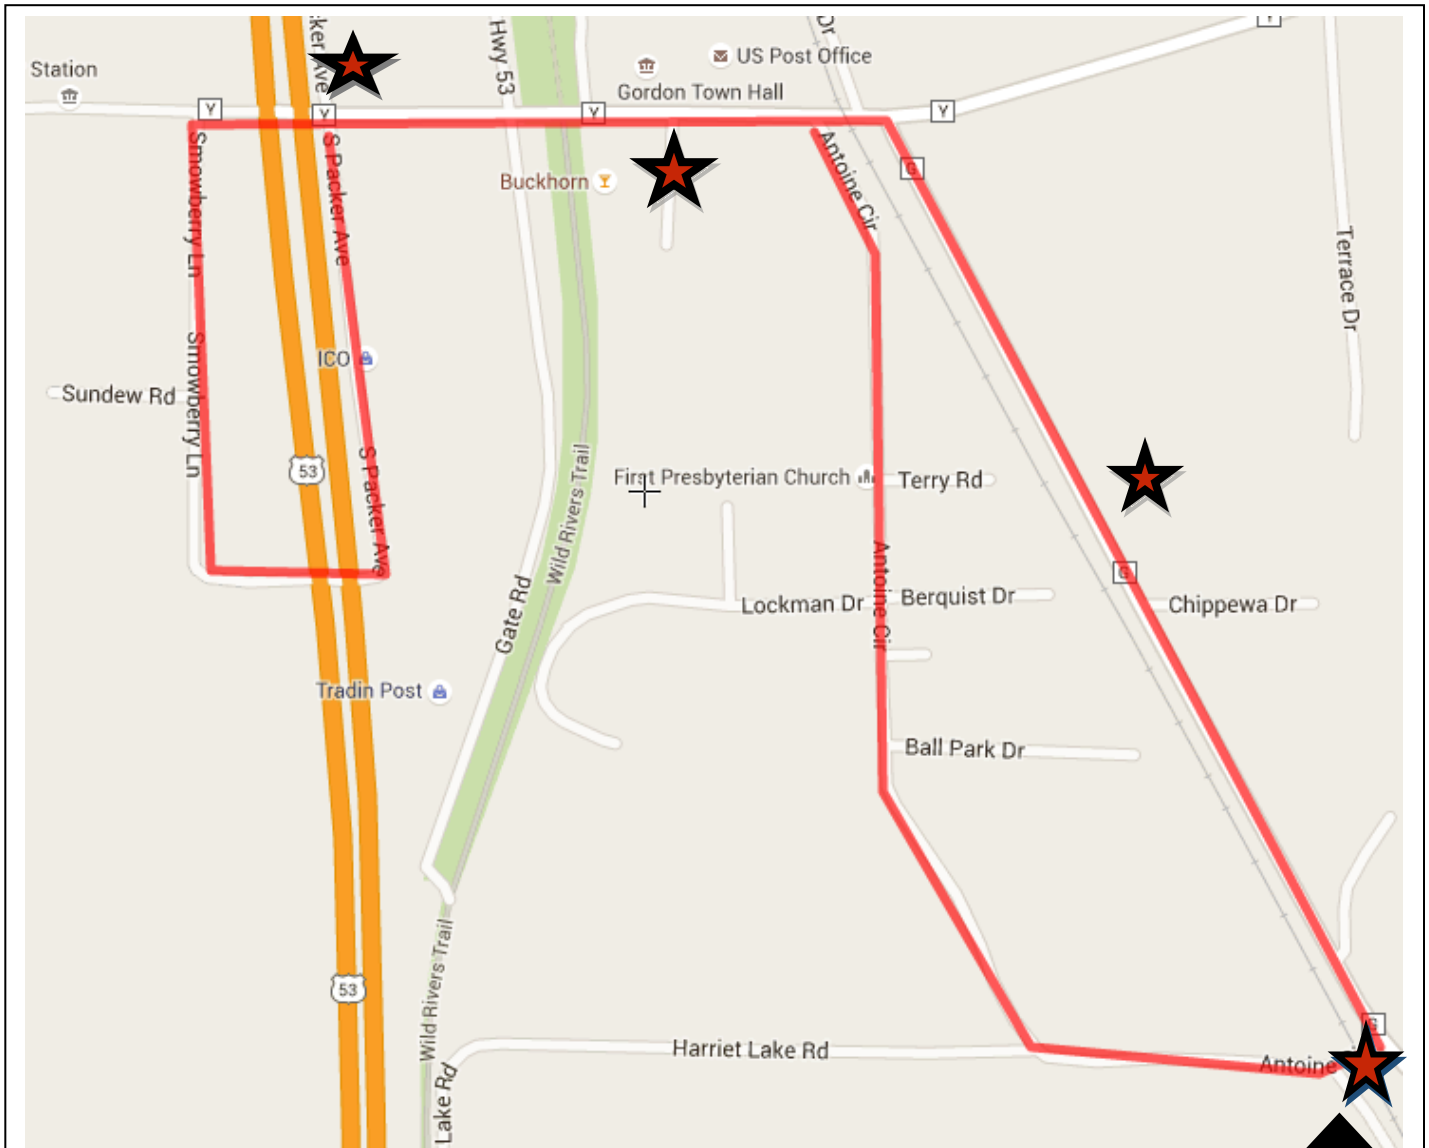

# Good Neighbor Days Bus Route Map

Stops are not marked. Locations by not be 100% accurate. Please signal to the driver that you would like to get on the bus.

**Buses will run from 6pm to 11:30pm**

**BUS STOPS-**

*There are no Bus Sign- Signal the driver to get on!*

**Back Entrance to the Park**